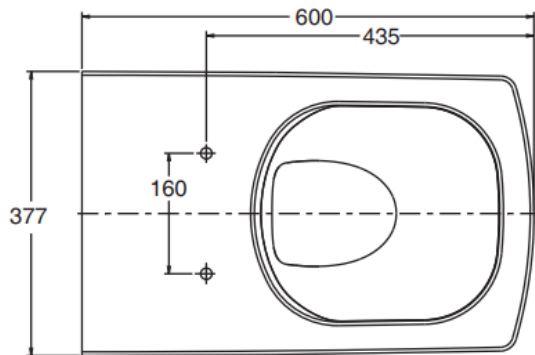

Brand : KOHLER
Name : ESCALE wall faced floor mounted toilet
Item Code : K4097K-0

Designer :

Color / Finish: White
Dimensions : 600 x 377 x 390 mm

Product info:

- Wall faced floor mounted toilet

Add-ons

- AC power supply 3V
- Quiet close seat and cover
- Touchless toilet flush AC version
- Rear spud connector