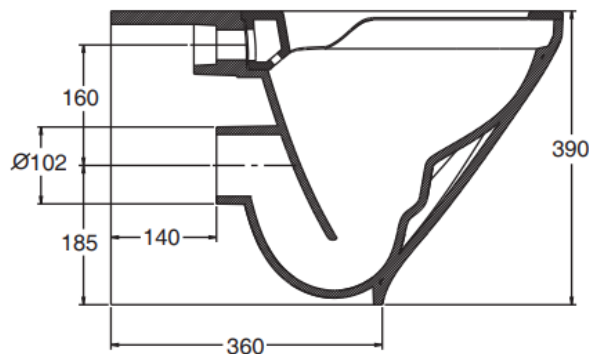

Brand : KOHLER
Name : ESCALE wall faced floor mounted toilet
Item Code : K4097K-0

Designer :

Color / Finish: White
Dimensions : 600 x 377 x 390 mm

Product info:

- Wall faced floor mounted toilet

Add-ons

- AC power supply 3V
- Quiet close seat and cover
- Touchless toilet flush AC version
- Rear spud connector